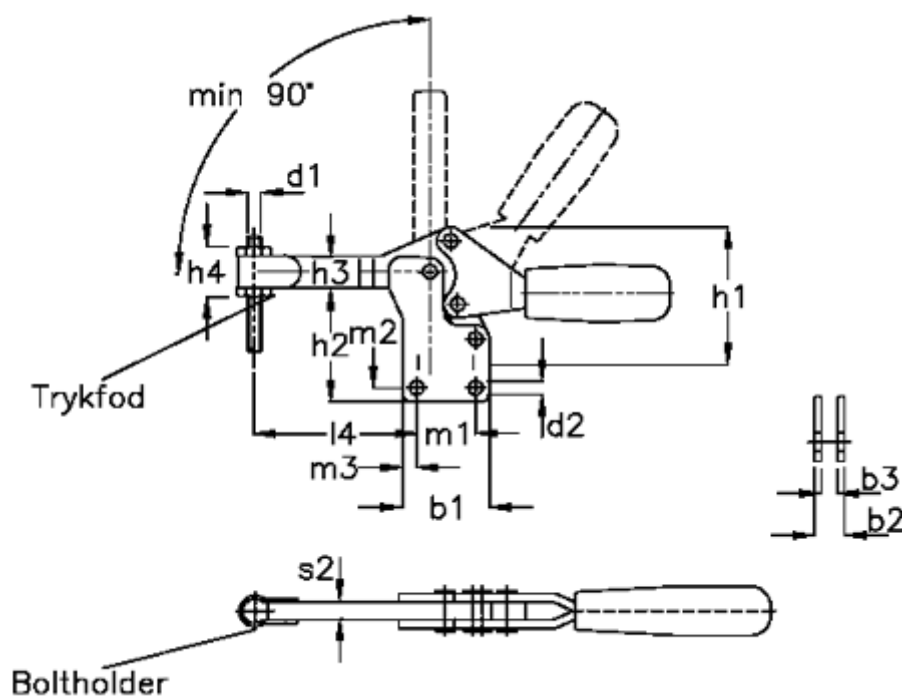

Article number: 201356106

Description: E+G Klee vertical clamp  
GN 820.1-230-P solid clamping arm

## Measures

b1 = 44	Holding force N = 1700	Size = 200
b2 = 12	l1 = 196	
b3 = 6	l2 = 109	
d1 = M8	m1 = 26.0	
d2 = 6.5	m2 = 6.8	
h1 = 75.0	m3 = 9.0	
h2 = 50.0	r = 72.0	
h3 = 18	s = 6	